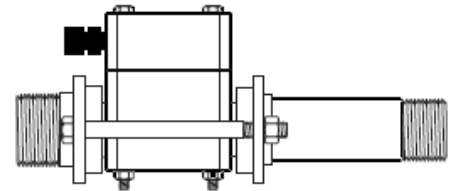

411 Race Street
Catasauqua, PA 18032

Phone: (610) 443-0520
Toll Free: (888) 590-2742

info@archerinstruments.com
www.archerinstruments.com

Ammonia Ejector Assemblies

-50 PPD NH₃ & below

3/4" NPT connections plus 1" hose barbs (standard)

<u>Item ID</u>	<u>Nozzle Options</u>	<u>Check Valve</u>	<u>Gas Type</u>	<u>Price</u>
EOA-10A	#7, #8, #9 & #10	O-Ring Seat	Ammonia	\$ 440.00
EGA-10A	#7, #8, #9 & #10	Gasket Seat	Ammonia	\$ 440.00

Ammonia Ejector Assemblies

-100 PPD NH₃

1-1/4" NPT connections

.296" nozzle & .386" throat standard / .562" throat also offered

<u>Item ID</u>	<u>Nozzle Options</u>	<u>Check Valve</u>	<u>Gas Type</u>	<u>Price</u>
EOA-25A	.250", .275", .296" & .375"	O-Ring Seat	Ammonia	\$ 600.00
EGA-25A	.250", .275", .296" & .375"	Gasket Seat	Ammonia	\$ 600.00

Ammonia Ejector Assemblies

-250 PPD NH₃

1-1/4" NPT connections

.296" nozzle & .386" throat standard / .562" throat also offered

<u>Item ID</u>	<u>Nozzle Options</u>	<u>Check Valve</u>	<u>Gas Type</u>	<u>Price</u>
EOA-50A	.250", .275", .296" & .375"	O-Ring Seat	Ammonia	\$ 600.00