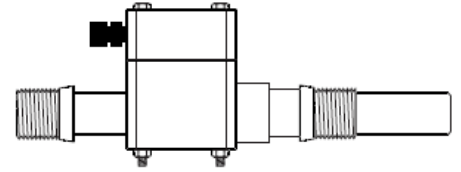

411 Race Street
Catasauqua, PA 18032

Phone: (610) 443-0520
Toll Free: (888) 590-2742

info@archerinstruments.com
www.archerinstruments.com

Ammonia Ejector Assemblies

-50 PPD NH₃ & below

3/4" NPT connections plus 1" hose barbs (standard)

<u>Item ID</u>	<u>Nozzle Options</u>	<u>Check Valve</u>	<u>Gas Type</u>	<u>Price</u>
EOA-10A	#7, #8, #9 & #10	O-Ring Seat	Ammonia	\$ 440.00
EGA-10A	#7, #8, #9 & #10	Gasket Seat	Ammonia	\$ 440.00

Ammonia Ejector Assemblies

-100 PPD NH₃

1-1/4" NPT connections

.296" nozzle & .386" throat standard / .562" throat also offered

<u>Item ID</u>	<u>Nozzle Options</u>	<u>Check Valve</u>	<u>Gas Type</u>	<u>Price</u>
EOA-25A	.250", .275", .296" & .375"	O-Ring Seat	Ammonia	\$ 600.00
EGA-25A	.250", .275", .296" & .375"	Gasket Seat	Ammonia	\$ 600.00

Ammonia Ejector Assemblies

-250 PPD NH₃

1-1/4" NPT connections

.296" nozzle & .386" throat standard / .562" throat also offered

<u>Item ID</u>	<u>Nozzle Options</u>	<u>Check Valve</u>	<u>Gas Type</u>	<u>Price</u>
EOA-50A	.250", .275", .296" & .375"	O-Ring Seat	Ammonia	\$ 600.00