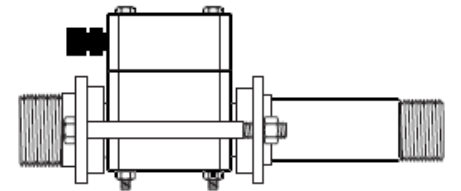

<u>Item ID</u>	<u>Nozzle Options</u>	<u>Check Valve</u>	<u>Gas Type</u>	<u>Price</u>
EOA-10A	#7, #8, #9 & #10	O-Ring Seat	Ammonia	\$ 440.00
EGA-10A	#7, #8, #9 & #10	Gasket Seat	Ammonia	\$ 440.00

Ammonia Ejector Assemblies

-100 PPD NH₃

1-1/4" NPT connections

.296" nozzle & .386" throat standard / .562" throat also offered

<u>Item ID</u>	<u>Nozzle Options</u>	<u>Check Valve</u>	<u>Gas Type</u>	<u>Price</u>
EOA-25A	.250", .275", .296" & .375"	O-Ring Seat	Ammonia	\$ 600.00
EGA-25A	.250", .275", .296" & .375"	Gasket Seat	Ammonia	\$ 600.00

Ammonia Ejector Assemblies

-250 PPD NH₃

1-1/4" NPT connections

.296" nozzle & .386" throat standard / .562" throat also offered

<u>Item ID</u>	<u>Nozzle Options</u>	<u>Check Valve</u>	<u>Gas Type</u>	<u>Price</u>
EOA-50A	.250", .275", .296" & .375"	O-Ring Seat	Ammonia	\$ 600.00